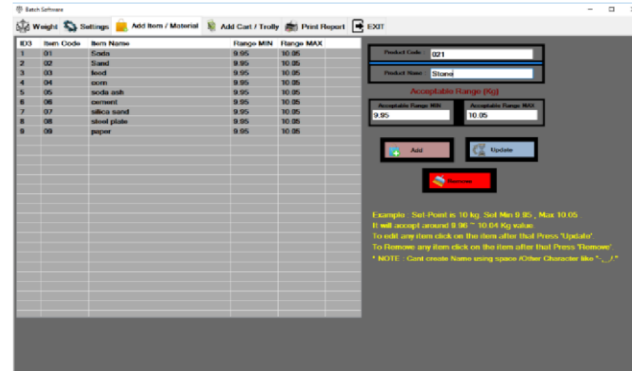

Global Asia Trading Company
508, Motaleb Mansion, 2 Ram Krishna Mission Road, Motijheel, Dhaka 1203, Bangladesh.
Website : www.gateobd.com
E-Mail : info@gateobd.com
Contact : +88 01711 531 809

Batch Scale Software – Batch Scale 1.0