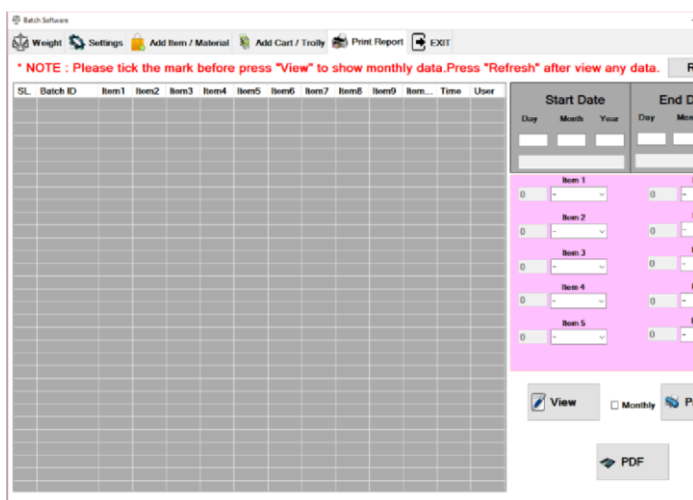

Global Asia Trading Company
508, Motaleb Mansion, 2 Ram Krishna Mission Road, Motijheel, Dhaka 1203, Bangladesh.
Website : www.gateobd.com
E-Mail : info@gateobd.com
Contact : +88 01711 531 809

Batch Scale Software – Batch Scale 1.0