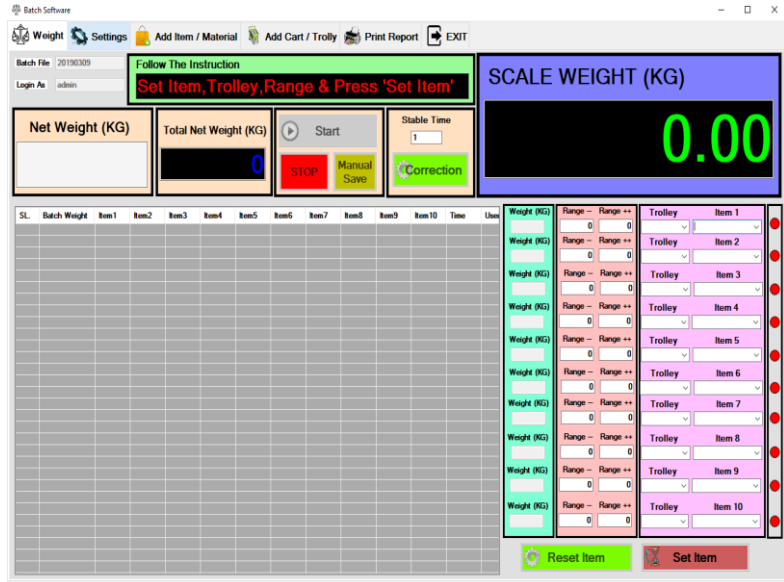

Batch Scale Software

Model / Version: Batch Scale 1.0

Batch Program is a powerful automation Software Application for digital scales designed for single batch mixing Systems. It has a single-scale batch-making system that allows ten (10) separate items into One (1) Batch Set. It has two database systems Access and SQL. Highly secure and customizable Application provides Daily, weekly, monthly, and yearly Date Wise Reporting Services. Reporting Services provide two finishes one is directly sent Data to the printer and the other one is Export Report as PDF. Less complex and user friendly

Features:

- Easy Installation
- RS 232 Connection from Devices
- Up-to 10 products batch Operation
- Operator, Product, Packing type Information Service on Operation.
- Unique ID.
- Faster Transection Record
- Microsoft SQL Server Database Management.
- Daily Ticket / Weight Challan Printing.
- Daily, Monthly, Yearly, Date wise, Product wise Reporting.
- Customized Reporting.
- Windows TAB Supported.
- Use Multiple Scale. Select any scale as 1st weight / Tare weight and 2nd weight / Gross weight as another Scale for Net weight / Result.
- Faster Calculation and result.
- Operate from long distance as its IOT Based.